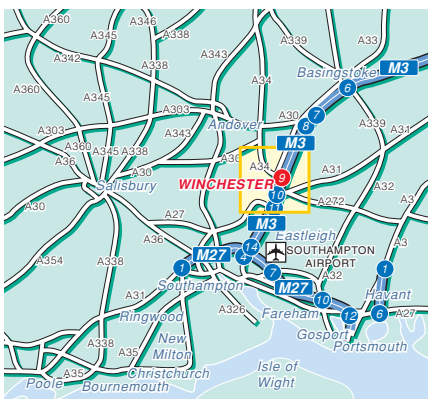

© www.giveway.co.uk 2008 Tel: 0800 019 0027.
OS data. PU100040256. Crown © 2008.

WINCHESTER
c/o Mildmay Veterinary Centre
Easton Lane
Winchester
Hampshire
SO23 7RU

Tel: 0845 223 4492
www.vets-now.com