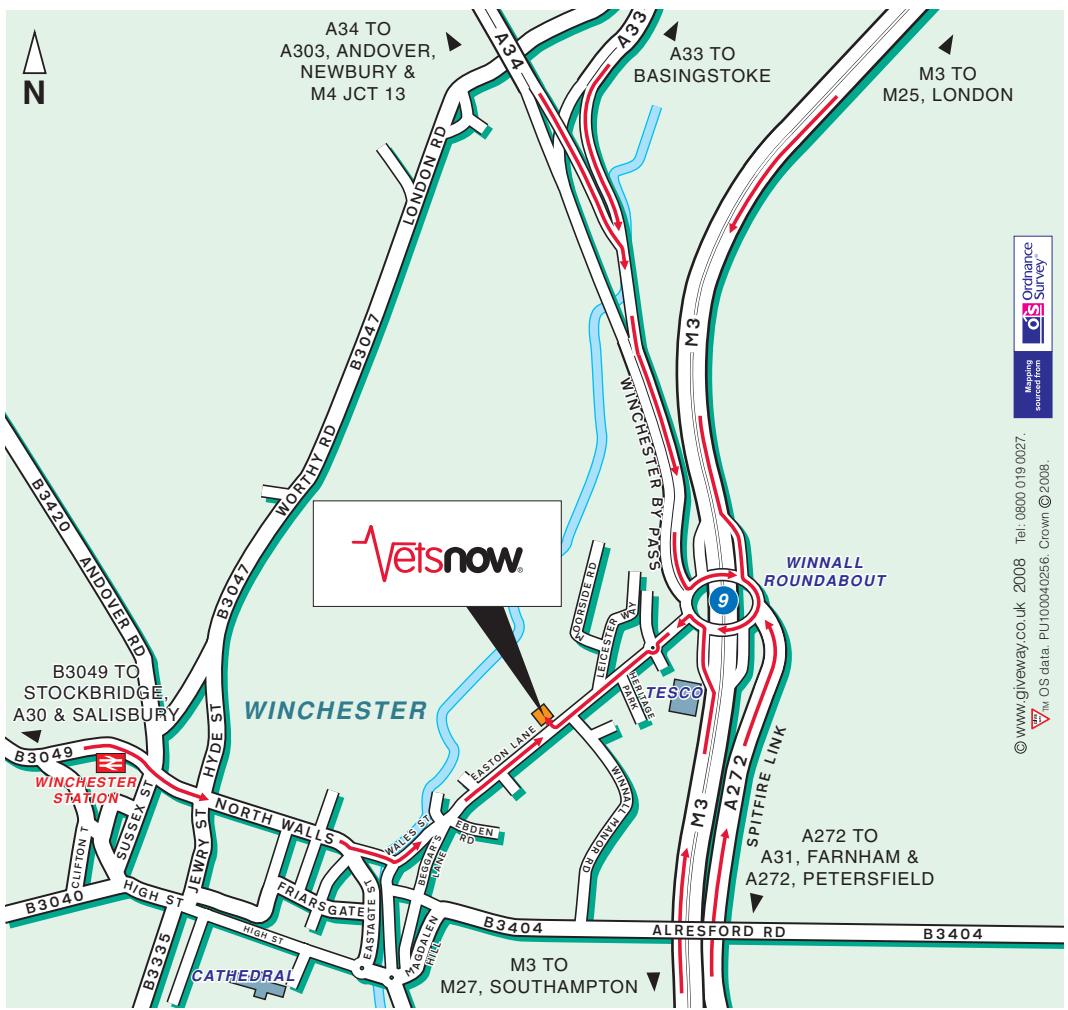

© www.giveway.co.uk 2008 Tel: 0800 019 0027.
OS data. PU100040256. Crown © 2008.

WINCHESTER
c/o Mildmay Veterinary Centre
Easton Lane
Winchester
Hampshire
SO23 7RU

Tel: 0845 223 4492
www.vets-now.com