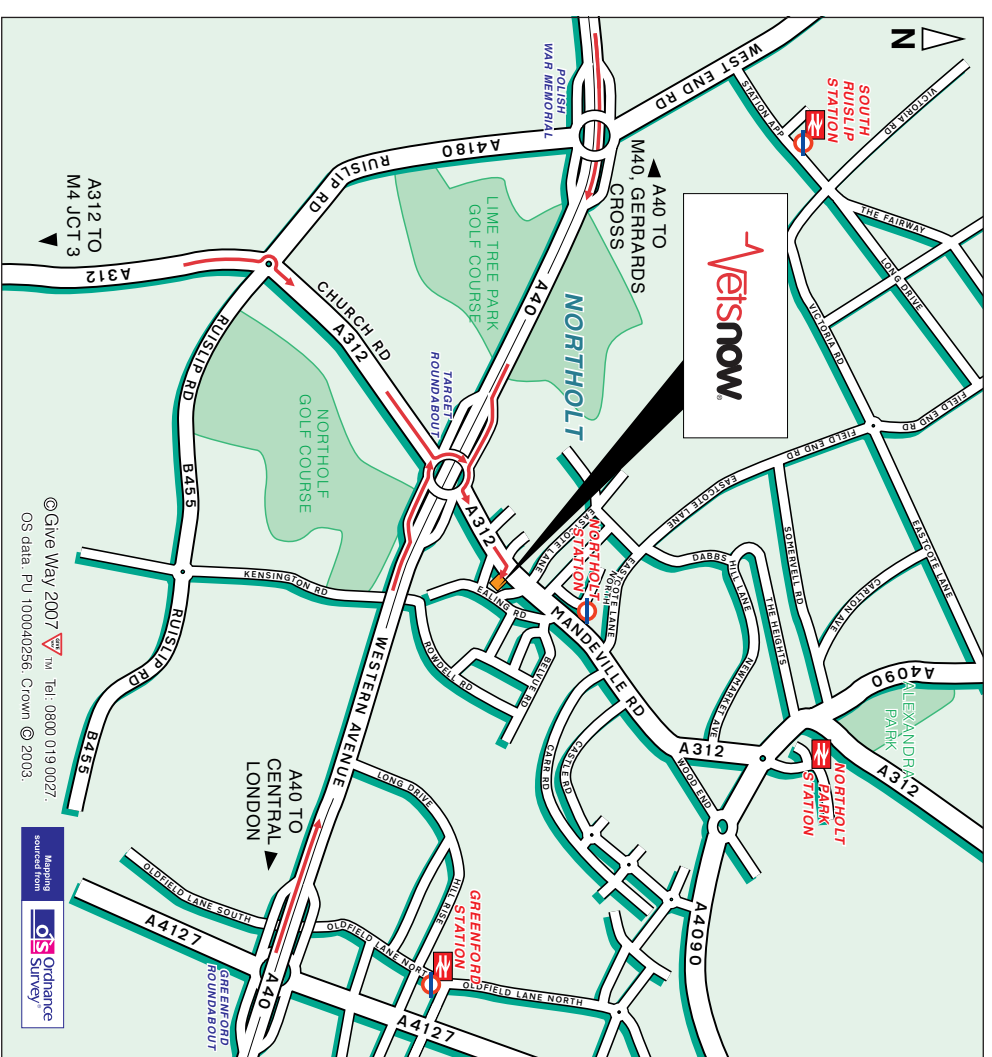

NORTHOLT

c/o Goddards Veterinary Group
Mandeville Veterinary Hospital
15 Mandeville Road
Northolt
London UB5 5HD

Tel: 0208 841 2555
www.vets-now.com