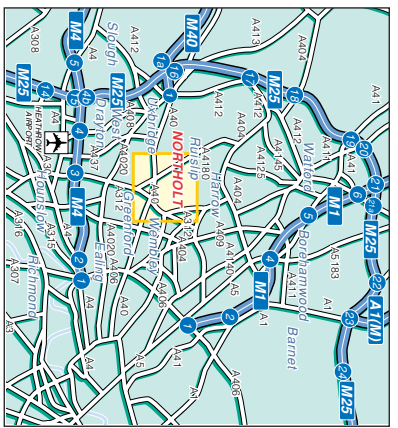

NORTHOLT

c/o Goddards Veterinary Group
Mandeville Veterinary Hospital
15 Mandeville Road
Northolt
London UB5 5HD

Tel: 0208 841 2555
www.vets-now.com